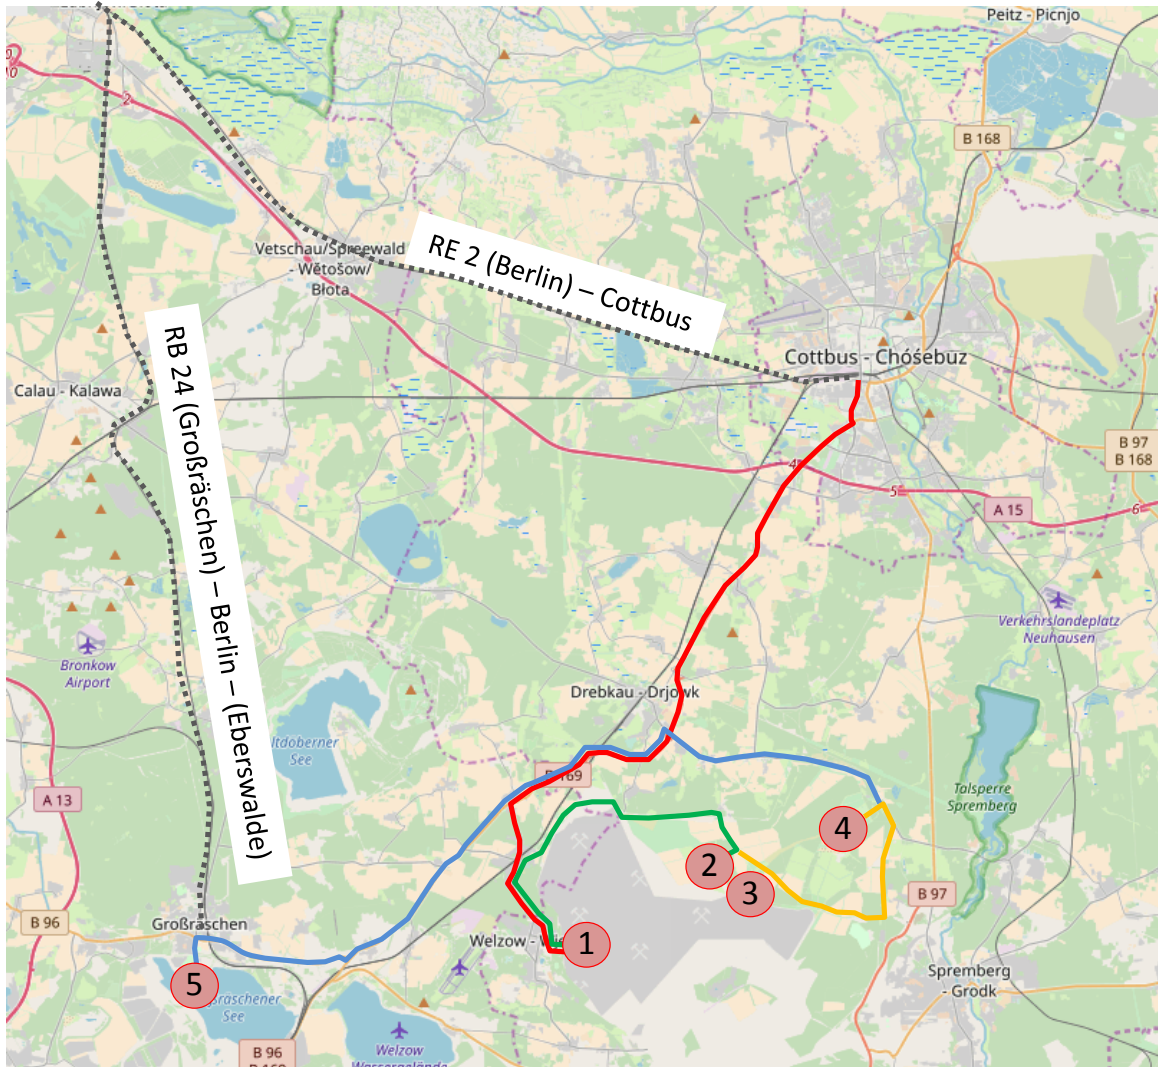

from/to Berlin (by train)

Open cast mine Welzow-Süd