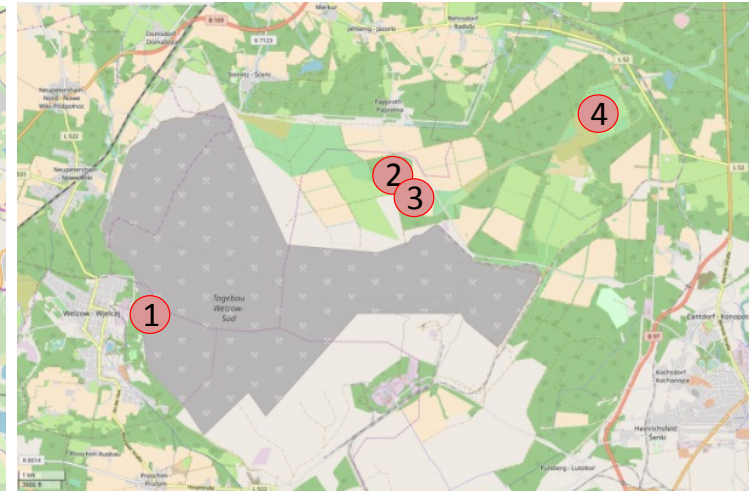

from/to Berlin (by train)

Open cast mine Welzow-Süd